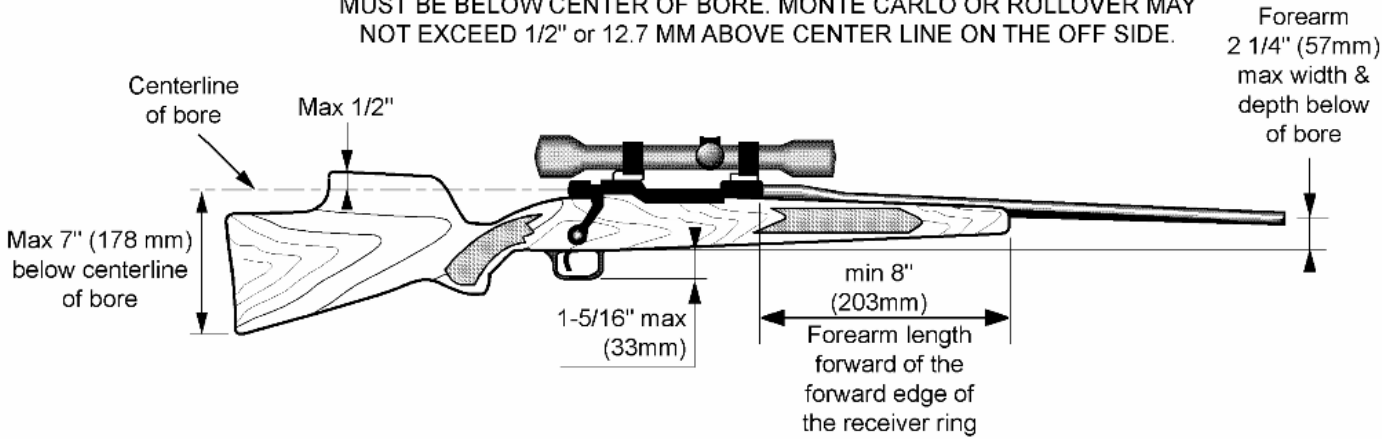

ALLOWABLE DIMENSIONS HIGH POWER AND SMALLBORE RIFLE

CENTER OF COMB (IN VERTICAL PLANE THROUGH CENTER OF BORE)
MUST BE BELOW CENTER OF BORE. MONTE CARLO OR ROLLOVER MAY
NOT EXCEED 1/2" OR 12.7 MM ABOVE CENTER LINE ON THE OFF SIDE.

MAXIMUM TOTAL WEIGHT WITH SIGHTS
10 POUNDS - 2 OUNCES
(4.6 KILOGRAMS)

Courtesy of the National Rifle Association

1. ábra

Front sight not to extend beyond the apparent muzzle

2. ábra