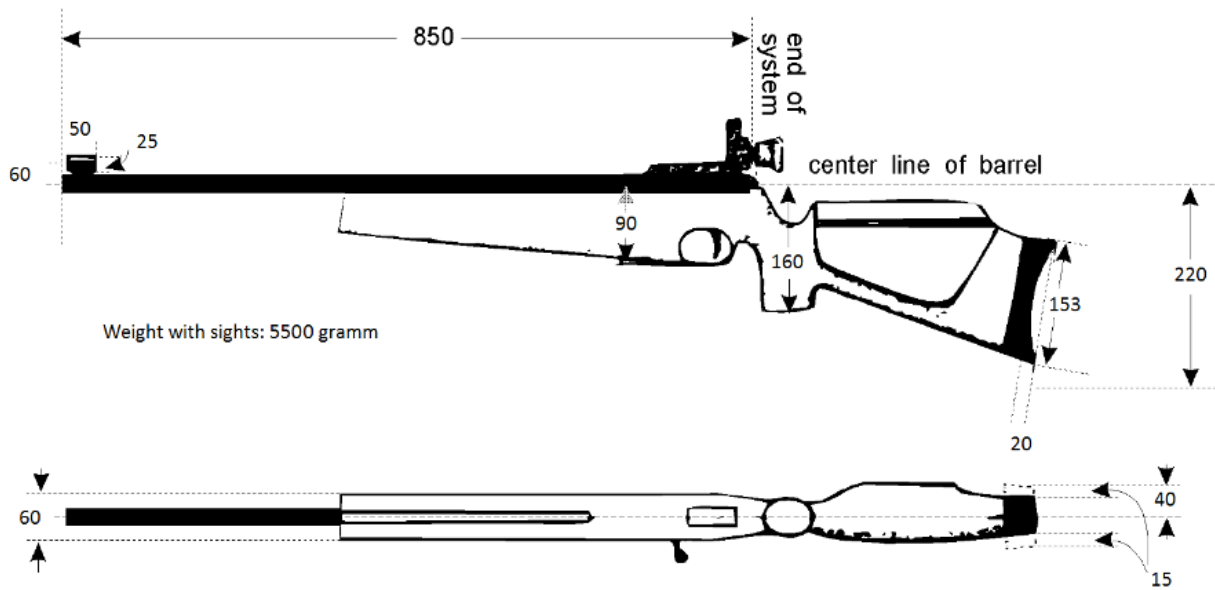

ALLOWABLE DIMENSIONS HIGH POWER AND SMALLBORE RIFLE

CENTER OF COMB (IN VERTICAL PLANE THROUGH CENTER OF BORE)
MUST BE BELOW CENTER OF BORE. MONTE CARLO OR ROLLOVER MAY
NOT EXCEED 1/2" OR 12.7 MM ABOVE CENTER LINE ON THE OFF SIDE.

MAXIMUM TOTAL WEIGHT WITH SIGHTS
10 POUNDS - 2 OUNCES
(4.6 KILOGRAMS)

Courtesy of the National Rifle Association

1. ábra

Front sight not to extend beyond the apparent muzzle

2. ábra